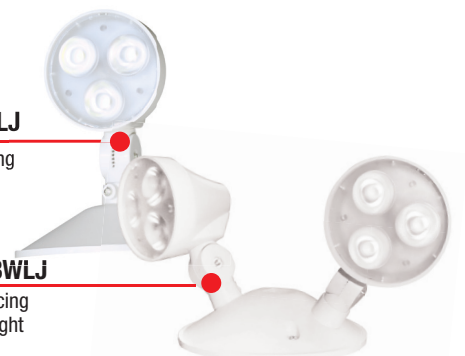

Our new PAR18 3W LED Remote heads

Universal 6 to 12VDC, no more need to carry 2 voltages in stock!

Crisp white 3W LED

Limited lifetime warranty*

RMSM1-06-12V3WLJ

Incredible 38.5 foot spacing at 8 foot mounting height

RMSM2-06-12V3WLJ

Incredible 77 foot spacing at 8 foot mounting height