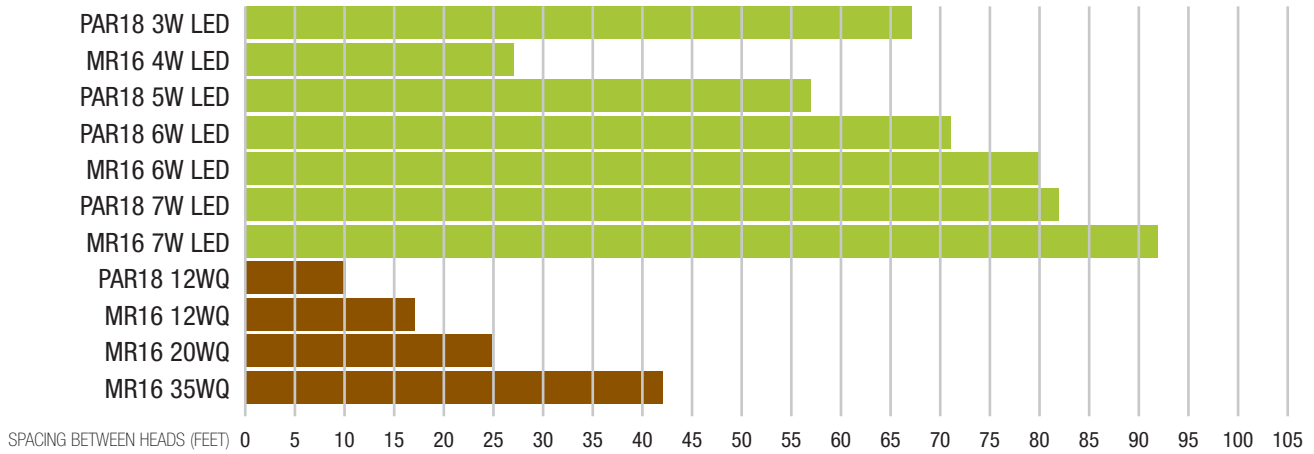

EMERGENCY LIGHTING

Spacing Guideline for
Remote Heads, Battery Units
and Combination Signs

**AimLite**

Design Spacing Guideline

AimLite offers a large variety of remote heads lamps to suit every emergency lighting application.

8ft mounting height

10ft mounting height

15ft mounting height

20ft mounting height

Our new PAR18 3W LED Remote heads

Universal 6 to 12VDC, no more need to carry 2 voltages in stock!

Crisp white 3W LED

Limited lifetime warranty*