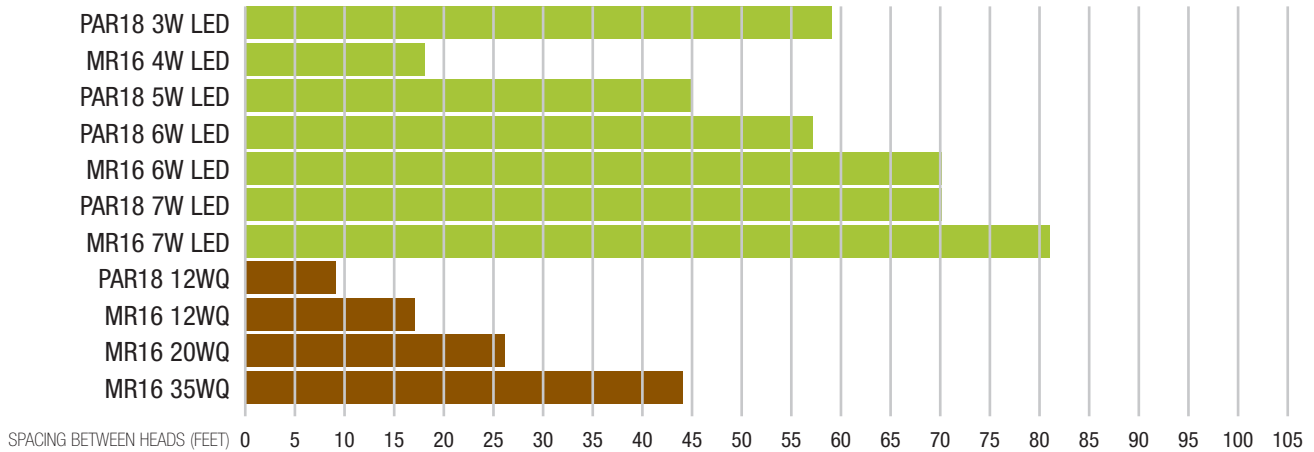

8ft mounting height

10ft mounting height

15ft mounting height

20ft mounting height

Our new PAR18 3W LED Remote heads

Universal 6 to 12VDC, no more need to carry 2 voltages in stock!

Crisp white 3W LED

Limited lifetime warranty*

RMSM1-06-12V3WLJ

Incredible 38.5 foot spacing at 8 foot mounting height

RMSM2-06-12V3WLJ

Incredible 77 foot spacing at 8 foot mounting height

AimLite

AIMLITE Inc. • 2233 Rue de l'Aviation, Dorval, QC H9P 2X6
T. 1-866-348-2374, F. 1-866-670-3975 • www.aimlite.com