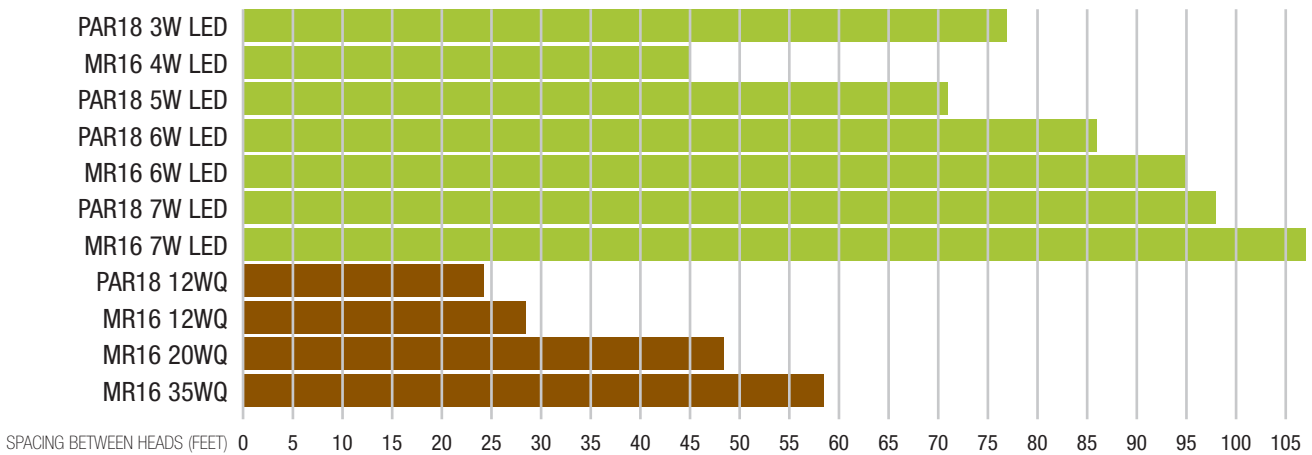

EMERGENCY LIGHTING

Spacing Guideline for
Remote Heads, Battery Units
and Combination Signs

**AimLite**

Design Spacing Guideline

AimLite offers a large variety of remote heads lamps to suit every emergency lighting application.

8ft mounting height

10ft mounting height

15ft mounting height

20ft mounting height

Our new PAR18 3W LED Remote heads

Universal 6 to 12VDC, no more need to carry 2 voltages in stock!

Crisp white 3W LED

Limited lifetime warranty*