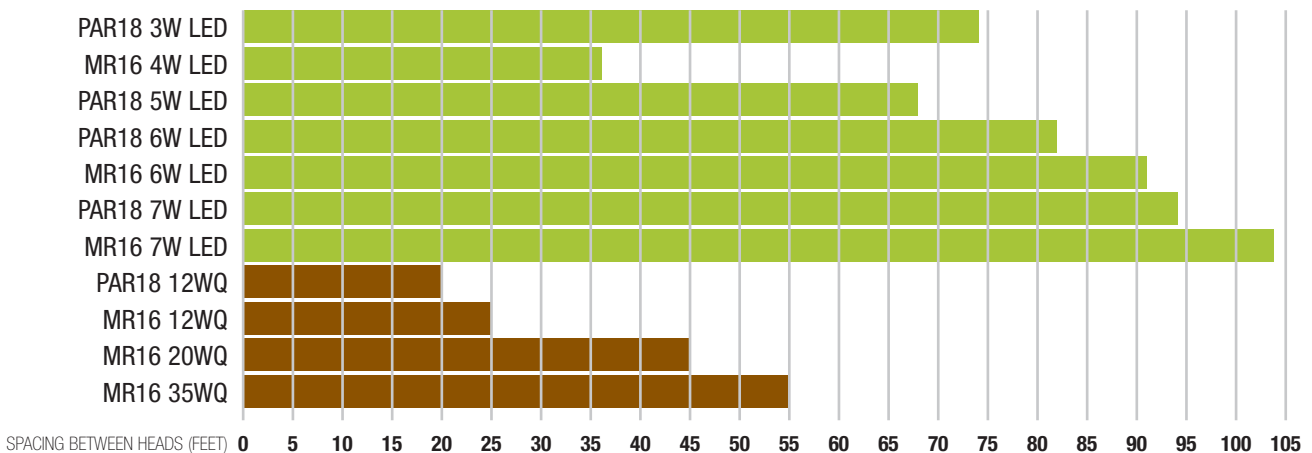

EMERGENCY LIGHTING

Spacing Guideline for
Remote Heads, Battery Units
and Combination Signs

**AimLite**

Design Spacing Guideline

AimLite offers a large variety of remote heads lamps to suit every emergency lighting application.

8ft mounting height

10ft mounting height

15ft mounting height

20ft mounting height

Our new PAR18 3W LED Remote heads

Universal 6 to 12VDC, no more need to carry 2 voltages in stock!

Crisp white 3W LED

Limited lifetime warranty*