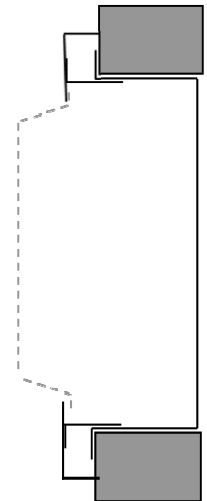

MODEL BC1430

Standard Model Specs:
Door Style: Full Glass for Bubble Front
Door & Trim: 14 ga.
Tub: 22 ga. (0.75 mm)
Finish: Primer Grey
Construction: Welded Tub and Adjustable Front
Latch: Flush Stainless Steel Paddle
Includes: Glass Clips

Eliminates the need to line the rough opening and provides peace of mind to the AHJ with the WH Label.

See Installation Instructions for further information.

Door Style:

FULL GLASS w/ ACRYLIC CANOPY FOR 180° VIEWING OF FIRE EXTINGUISHER

Trim Option:

SEMI-RECESSED 1" TRIM w/ BUBBLE CANOPY

Fire Extinguisher Capacity	Model		Style	Tub I.D. (A)	FR Tub O.D.	Trim O.D.	Trim Turnback (B)	Stainless Steel Trim Turnback
	Steel	Stainless Steel		w x h x d	w x h x d	w x h		
20lb Dry Chemical Bubble Canopy	BC1430	BC1430SS	Semi-Recessed	14 1/2" x 30" x 4"	15 1/4" x 31 1/2" x 3 3/4"	18 3/4" X 34 1/4"	1"	