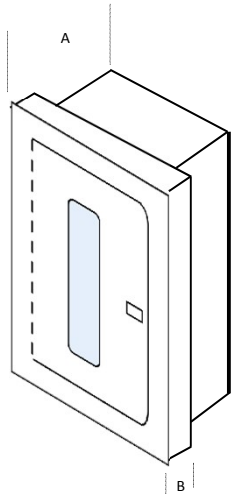

Important!
A - B = Min. Wall depth required

FIRE RATED OPTION:

2 hr. Fire Rated Cabinet Assembly, with a layer of UL Classified Type X gypsum and an additional 22 ga. galvanized tub, maintains the fire rating of the wall when installed according to WB Corp. instructions.

Eliminates the need to line the rough opening and provides peace of mind to the AHJ with the WH Label.

See Installation Instructions for further information.