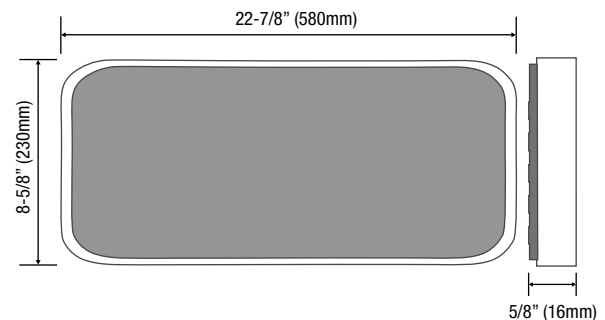

### TECHNICAL

- **Illumination:** High visibility yellow
- **Visibility:** 75 feet
- **Directional:** Peel off chevron arrows for easy direction selection
- **Construction:** 0.8 mm aluminum panel with rounded corners and photoluminescent text.
- **Durability:** Explosion-proof for areas requiring explosion-proof exit signage
- **Tests Passed:** UL 924 Emergency Lighting and Power Equipment Listed through UL; UL/ULC - 924
- **Life Expectancy:** 25+ years
- **Power Requirements:** NO electrical or mechanical source required
- **Installation:** Surface, flag or ceiling mounted (frame sold separately). Before installation it must be determined that there is a minimum of 54 lux of fluorescent on the face(s) of the sign at all times during building occupancy.
- **Applications:** Both high-level and low-level

### DIMENSIONS